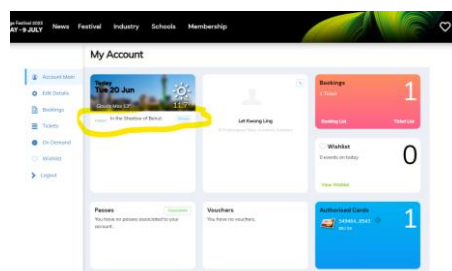

Instructions on Doc Edge Virtual Cinema Experience

From **19 June–9 July**, all 2023 festival films previously screened in-cinemas in Auckland and Wellington now stream online, and on-demand on **Doc Edge Virtual Cinema**, across **Aotearoa New Zealand only**.

Here are guided steps to our Doc Edge Virtual Cinema experience to purchase tickets and watch your favourite documentaries on-demand.

1. Browse Films & Buy Tickets or Virtual Passes

- Go to [Films](#), browse all films and buy tickets. When purchasing ticketing, you will be asked to **login with your Doc Edge account** (e.g., username [abcdef@gmail.com](#) and password).

If you don't have an account yet, you will be asked to create one to proceed. You will need the Doc Edge account to access films later.

- All virtual cinema tickets pricing information – [Tickets Info](#)

2. Access Films & Watch On-Demand

Access from a Computer or a Mobile Device (Phone or Tablet),

- 2.1 Go to [Doc Edge home page](#)
- 2.2 Go to **My Account** (top right of the page). **Login with your Doc Edge account** username e.g., [abcdef@gmail.com](#) and password,
- 2.3 Click on **My Account** (top right of the page) to your My Account dashboard. You can access the film(s) you purchased from either tabs (as per yellow highlight) as described below

Account Main tab – click **Stream**